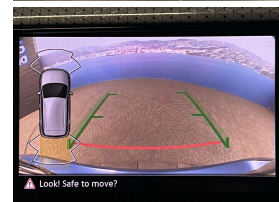

2021 Volkswagen T-Cross Pristine Condition - Big Spec - NZ New - Two