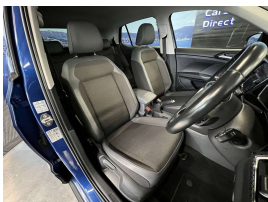

Wholesale Cars Direct

2021 Volkswagen T-Cross Pristine Condition - Big Spec - NZ New - Two

Stock ID	17366
Engine	1000 cc, Internal Combustion
Body	SUV
Odometer	60,480 km
Interior	5 seats, 0
Transmission	Automatic

Welcome to Wholesale Cars Direct.
WCD is quality, WCD is service, it is who we are.

An extremely well cared for BIG spec NZ New T-Cross. Comes with new tires, Service history, Virtual cockpit dash, 17" factory alloys, 6 airbags, Cruise control, Blind Spot monitoring, Rear cross traffic alert, Lane assist, Front assist with autonomous emergency braking (AEB), Park assist, Multi function sports steering wheel with paddle shift tiptronic, Front/Rear parking sensors, Reversing camera, Traction control, Proximity key - Push button start, ABS, Isofix child seat anchor points, 3 Point seat belts for all seats, Auto headlights, Full LED headlights with dynamic range adjustment, Sports front seats, Ambient lighting, Adaptive cruise control, Dual side climate air conditioning, 8 inch touch screen,