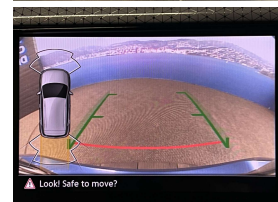

2021 Volkswagen T-Cross Pristine Condition - Big Spec - NZ New - Two

Stock ID	17366
Engine	1000 cc, Internal Combustion
Body	SUV
Odometer	60,480 km
Interior	5 seats, 0
Transmission	Automatic

Welcome to Wholesale Cars Direct.
WCD is quality, WCD is service, it is who we are.

An extremely well cared for BIG spec NZ New T-Cross. Comes with new tires, Service history, Virtual cockpit dash, 18" factory alloys, 6 airbags, Cruise control, Blind Spot monitoring, Rear cross traffic alert, Lane assist, Front assist with autonomous emergency braking (AEB), Park assist, Multi function sports steering wheel with paddle shift tiptronic, Front/Rear parking sensors, Reversing camera, Traction control, Proximity key - Push button start, ABS, Isofix child seat anchor points, 3 Point seat belts for all seats, Auto headlights, Full LED headlights with dynamic range adjustment, Sports front seats, Ambient lighting, Adaptive cruise control, Dual side climate air conditioning, 8 inch touch screen,