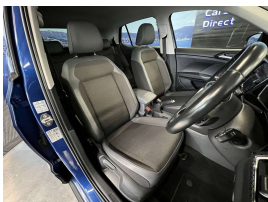

Wholesale Cars Direct

2021 Volkswagen T-Cross Pristine Condition - Big Spec - NZ New - Two

Stock ID	17366
Engine	1000 cc, Internal Combustion
Body	SUV
Odometer	60,480 km
Interior	5 seats, 0
Transmission	Automatic

Welcome to Wholesale Cars Direct.
WCD is quality, WCD is service, it is who we are.

An extremely well cared for BIG spec NZ New T-Cross. Comes with new tires, Service history, Virtual cockpit dash, 18" factory alloys, 6 airbags, Cruise control, Blind Spot monitoring, Rear cross traffic alert, Lane assist, Front assist with autonomous emergency braking (AEB), Park assist, Multi function sports steering wheel with paddle shift tiptronic, Front/Rear parking sensors, Reversing camera, Traction control, Proximity key - Push button start, ABS, Isofix child seat anchor points, 3 Point seat belts for all seats, Auto headlights, Full LED headlights with dynamic range adjustment, Sports front seats, Ambient lighting, Adaptive cruise control, Dual side climate air conditioning, 8 inch touch screen,