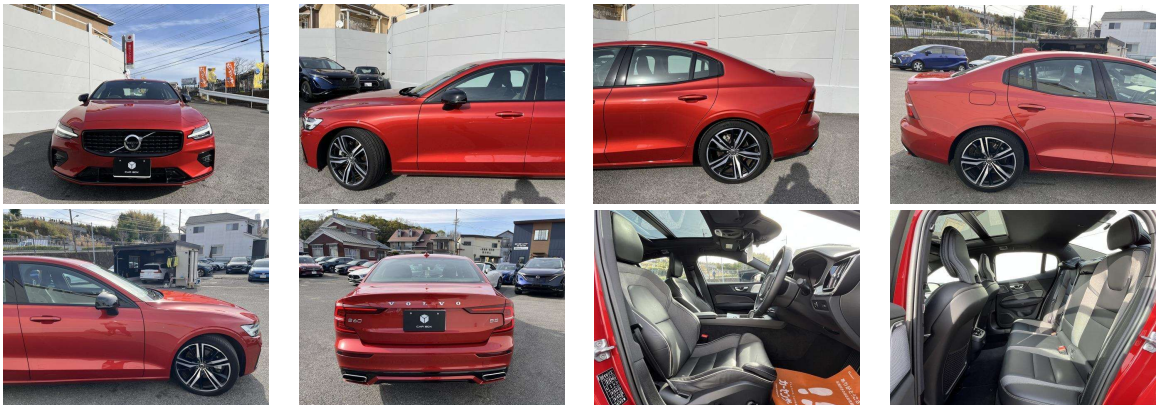

Wholesale Cars Direct

## 2022 Volvo S60 Hybrd B5 - R-Design - HUGE Spec - Low Kms - Pristine.

**Stock ID** 17405  
**Engine** 2000 cc, Hybrid  
**Body** Sedan  
**Odometer** 11,000 km  
**Interior** Leather  
**Transmission** Automatic