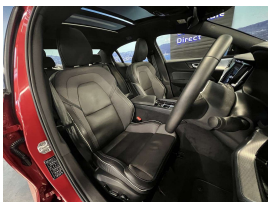

Wholesale Cars Direct

2022 Volvo S60 Hybrd B5 - R-Design - HUGE Spec - Low Kms - Pristine.

Stock ID 17405

Engine 2000 cc, Hybrid

Body Sedan

Odometer 11,750 km

Interior Leather

Transmission Automatic

Welcome to Wholesale Cars Direct.
WCD is quality, WCD is service, it is who we are.

Panoramic sunroof, 19" Alloys, B5 performance. What a car. New shape B5 hybrid Volvo S60. Equipped with a 247 horsepower mild hybrid engine for efficiency & power. R design featuring sporty design elements. Extremely comfortable partial leather R Design sports seating designed to reduce fatigue on long drives, Harmon Kardon Audio, 360 degree surround camera, Reverse camera, Park assist, Apple Car Play, Collision avoidance, Blind spot monitoring, Rear cross traffic warning, Road sign information, Lane departure warning, Lane keep assist, Active L E D headlights, Auto headlights, Auto high beam, Heated front/rear seats with front seat memory function, Heated steering wheel, Proximity