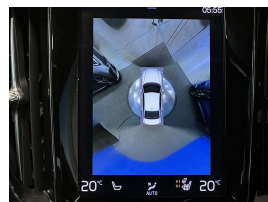

2022 Volvo S60 Hybrd B5 - R-Design - HUGE Spec - Low Kms - Pristine.

Stock ID 17405

Engine 2000 cc, Hybrid

Body Sedan

Odometer 11,750 km

Interior Leather

Transmission Automatic

Welcome to Wholesale Cars Direct.
WCD is quality, WCD is service, it is who we are.

Panoramic sunroof, 19" Alloys, B5 performance. What a car. New shape B5 hybrid Volvo S60. Equipped with a 247 horsepower mild hybrid engine for efficiency & power. R design featuring sporty design elements. Extremely comfortable partial leather R Design sports seating designed to reduce fatigue on long drives, Harmon Kardon Audio, 360 degree surround camera, Reverse camera, Park assist, Apple Car Play, Collision avoidance, Blind spot monitoring, Rear cross traffic warning, Road sign information, Lane departure warning, Lane keep assist, Active L E D headlights, Auto headlights, Auto high beam, Heated front/rear seats with front seat memory function, Heated steering wheel, Proximity