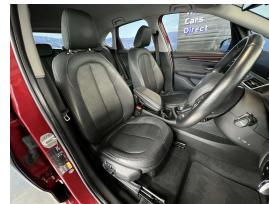

Wholesale Cars Direct

2017 BMW 225XE Plug In Hybrid - Luxury Spec - Leather -

Vehicle	Odometer	Engine	Seats	Stock ID
Details	67.595 km	1500 cc	5	16120

TRADE IN's

All trade ins can be facilitated here quickly and easily