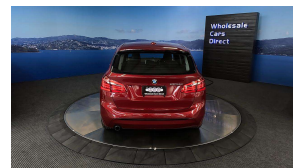

Wholesale Cars Direct

2017 BMW 225XE Plug In Hybrid - Luxury Spec - Leather -

Vehicle	Odometer	Engine	Seats	Stock ID
Details	67.595 km	1500 cc	5	16120

TRADE IN's

All trade ins can be facilitated here quickly and easily