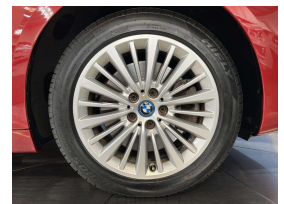

Wholesale Cars Direct

2017 BMW 225XE Plug In Hybrid - Luxury Spec - Leather -

Vehicle	Odometer	Engine	Seats	Stock ID
Details	67.595 km	1500 cc	5	16120

TRADE IN's

All trade ins can be facilitated here quickly and easily