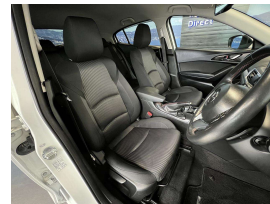

Wholesale Cars Direct

2016 Mazda Axela 2.0S - NZ Nav - Apple Car Play Android

Vehicle	Odometer	Engine	Seats	Stock ID
Details	52.924 km	2000 cc	-	15808

TRADE IN's

All trade ins can be facilitated here quickly and easily