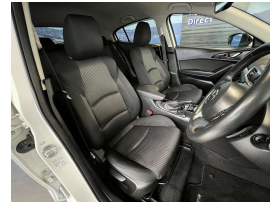

Wholesale Cars Direct

2016 Mazda Axela 2.0S - NZ Nav - Apple Car Play Android

Vehicle	Odometer	Engine	Seats	Stock ID
Details	52.924 km	2000 cc	-	15808

TRADE IN's

All trade ins can be facilitated here quickly and easily