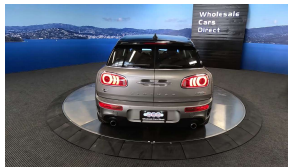

Wholesale Cars Direct

2018 Mini Clubman Cooper S - BIG Spec - NZ Nav - Grade 4.5. \$24,990

Stock ID	17065
Engine	2000 cc
Body	Hatchback
Odometer	59,800 km
Interior	0
Transmission	Automatic

Welcome to Wholesale Cars Direct.
WCD is quality, WCD is service, it is who we are.

Another great example of excellence that WCD is known nationally for. A premium standard grade 4.5 Clubman Cooper S. Comes with performance control, Comfort access, Exterior mirror package, Sports front seats, Mini excitement package, Mini drive modes, Park distance control, Driving assistant, Cruise control with braking function, Front end collision warning, Lights package, LED headlights, Pepper package, 17" Factory net spoke alloys, Duel side climate control, Bluetooth, 3 point seat belts for all seats, 8 air bags, Automatic wipers, Auto headlights, Isofix car seat anchor points, Reverse camera, Rear parking sensors, Stability control, Stereo upgraded to NZ spec, Proximity key - Push