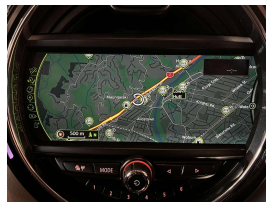

Wholesale Cars Direct

2018 Mini Clubman Cooper S - BIG Spec - NZ Nav - Grade 4.5. \$24,990

Stock ID	17065
Engine	2000 cc
Body	Hatchback
Odometer	59,800 km
Interior	0
Transmission	Automatic

Welcome to Wholesale Cars Direct.
WCD is quality, WCD is service, it is who we are.

Another great example of excellence that WCD is known nationally for. A premium standard grade 4.5 Clubman Cooper S. Comes with performance control, Comfort access, Exterior mirror package, Sports front seats, Mini excitement package, Mini drive modes, Park distance control, Driving assistant, Cruise control with braking function, Front end collision warning, Lights package, LED headlights, Pepper package, 17" Factory net spoke alloys, Duel side climate control, Bluetooth, 3 point seat belts for all seats, 8 air bags, Automatic wipers, Auto headlights, Isofix car seat anchor points, Reverse camera, Rear parking sensors, Stability control, Stereo upgraded to NZ spec, Proximity key - Push