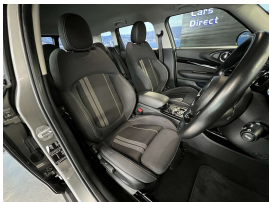

Wholesale Cars Direct

2018 Mini Clubman Cooper S - BIG Spec - NZ Nav - Grade 4.5. \$24,990

Stock ID	17065
Engine	2000 cc
Body	Hatchback
Odometer	59,800 km
Interior	0
Transmission	Automatic

Welcome to Wholesale Cars Direct.
WCD is quality, WCD is service, it is who we are.

Another great example of excellence that WCD is known nationally for. A premium standard grade 4.5 Clubman Cooper S. Comes with performance control, Comfort access, Exterior mirror package, Sports front seats, Mini excitement package, Mini drive modes, Park distance control, Driving assistant, Cruise control with braking function, Front end collision warning, Lights package, LED headlights, Pepper package, 17" Factory net spoke alloys, Duel side climate control, Bluetooth, 3 point seat belts for all seats, 8 air bags, Automatic wipers, Auto headlights, Isofix car seat anchor points, Reverse camera, Rear parking sensors, Stability control, Stereo upgraded to NZ spec, Proximity key - Push