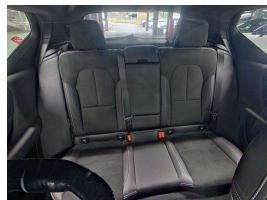

2018 Volvo XC40 AWD R-Design - Sunroof - Low Kms - Grade 4.5.

Stock ID 17283
Engine 2000 cc
Body SUV
Odometer 30,680 km
Interior 0
Transmission Automatic

Welcome to Wholesale Cars Direct.
WCD is quality, WCD is service, it is who we are.
This vehicle arrives to Wellington 13 April.