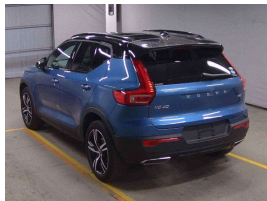

2018 Volvo XC40 AWD R-Design - Sunroof - Low Kms - Grade 4.5.

Stock ID 17283
Engine 2000 cc
Body SUV
Odometer 30,680 km
Interior 0
Transmission Automatic

Welcome to Wholesale Cars Direct.
WCD is quality, WCD is service, it is who we are.
This vehicle arrives to Wellington 13 April.