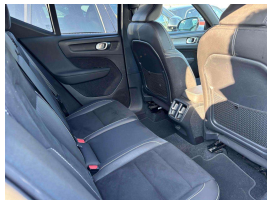

2018 Volvo XC40 AWD R-Design - Sunroof - Low Kms - Grade 4.5.

Stock ID 17283
Engine 2000 cc
Body SUV
Odometer 30,680 km
Interior 0
Transmission Automatic

Welcome to Wholesale Cars Direct.
WCD is quality, WCD is service, it is who we are.
This vehicle arrives to Wellington 13 April.