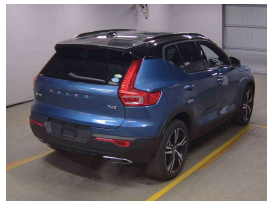

2018 Volvo XC40 AWD R-Design - Sunroof - Low Kms - Grade 4.5.

Stock ID 17283
Engine 2000 cc
Body SUV
Odometer 30,680 km
Interior 0
Transmission Automatic

Welcome to Wholesale Cars Direct.
WCD is quality, WCD is service, it is who we are.
This vehicle arrives to Wellington 13 April.