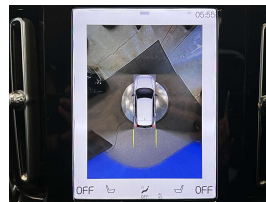

2018 Volvo XC40 AWD R-Design - Sunroof - Low Kms - Grade 4.5.