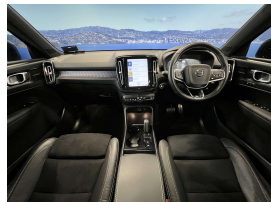

2018 Volvo XC40 AWD R-Design - Sunroof - Low Kms - Grade 4.5.