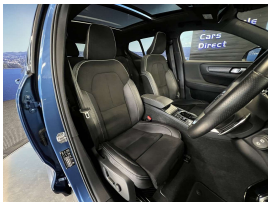

2018 Volvo XC40 AWD R-Design - Sunroof - Low Kms - Grade 4.5.