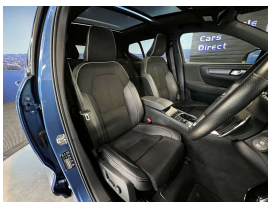

2018 Volvo XC40 AWD R-Design - Sunroof - Low Kms - Grade 4.5.

Stock ID	17283
Engine	2000 cc
Body	SUV
Odometer	30,680 km
Interior	0
Transmission	Automatic

Welcome to Wholesale Cars Direct.
WCD is quality, WCD is service, it is who we are.

An exceptional condition big spec pristine XC40. Comes with 19" factory alloys, Panoramic electric sunroof, Harmon Kardon Audio, 360 degree surround camera, Reverse camera, Park assist, Apple Car Play, Collision avoidance, Blind spot monitoring, Rear cross traffic warning, Road sign information, Lane departure warning, Lane keep assist, Active L E D headlights, Partial leather R Design sports seats, Auto headlights, Auto high beam, Heated Front seats with drivers memory seat, All Wheel Drive, Privacy glass, Electric tail gate, Proximity key - Push button start, 9 Air bags, 3 Point seat belts for all seats, Adaptive cruise control, 5 star euro NCAP star safety rating, Front/Rear parking sensors.