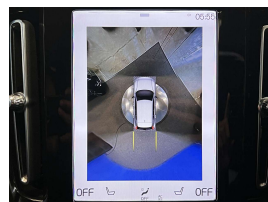

2018 Volvo XC40 AWD R-Design - Sunroof - Low Kms - Grade 4.5.

Stock ID	17283
Engine	2000 cc
Body	SUV
Odometer	30,680 km
Interior	0
Transmission	Automatic

Welcome to Wholesale Cars Direct.
WCD is quality, WCD is service, it is who we are.

An exceptional condition big spec pristine XC40. Comes with 19" factory alloys, Panoramic electric sunroof, Harmon Kardon Audio, 360 degree surround camera, Reverse camera, Park assist, Apple Car Play, Collision avoidance, Blind spot monitoring, Rear cross traffic warning, Road sign information, Lane departure warning, Lane keep assist, Active L E D headlights, Partial leather R Design sports seats, Auto headlights, Auto high beam, Heated Front seats with drivers memory seat, All Wheel Drive, Privacy glass, Electric tail gate, Proximity key - Push button start, 9 Air bags, 3 Point seat belts for all seats, Adaptive cruise control, 5 star euro NCAP star safety rating, Front/Rear parking sensors.