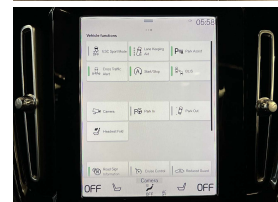

2018 Volvo XC40 AWD R-Design - Sunroof - Low Kms - Grade 4.5.

Stock ID	17283
Engine	2000 cc
Body	SUV
Odometer	30,680 km
Interior	0
Transmission	Automatic

Welcome to Wholesale Cars Direct.
WCD is quality, WCD is service, it is who we are.

An exceptional condition big spec pristine XC40. Comes with 19" factory alloys, Panoramic electric sunroof, Harmon Kardon Audio, 360 degree surround camera, Reverse camera, Park assist, Apple Car Play, Collision avoidance, Blind spot monitoring, Rear cross traffic warning, Road sign information, Lane departure warning, Lane keep assist, Active L E D headlights, Partial leather R Design sports seats, Auto headlights, Auto high beam, Heated Front seats with drivers memory seat, All Wheel Drive, Privacy glass, Electric tail gate, Proximity key - Push button start, 9 Air bags, 3 Point seat belts for all seats, Adaptive cruise control, 5 star euro NCAP star safety rating, Front/Rear parking sensors.