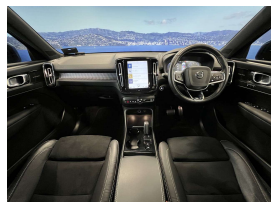

Wholesale Cars Direct

2018 Volvo XC40 AWD R-Design - Sunroof - Low Kms - Grade 4.5.

Stock ID	17283
Engine	2000 cc
Body	SUV
Odometer	30,680 km
Interior	0
Transmission	Automatic

Welcome to Wholesale Cars Direct.
WCD is quality, WCD is service, it is who we are.

An exceptional condition big spec pristine XC40. Comes with 19" factory alloys, Panoramic electric sunroof, Harmon Kardon Audio, 360 degree surround camera, Reverse camera, Park assist, Apple Car Play, Collision avoidance, Blind spot monitoring, Rear cross traffic warning, Road sign information, Lane departure warning, Lane keep assist, Active L E D headlights, Partial leather R Design sports seats, Auto headlights, Auto high beam, Heated Front seats with drivers memory seat, All Wheel Drive, Privacy glass, Electric tail gate, Proximity key - Push button start, 9 Air bags, 3 Point seat belts for all seats, Adaptive cruise control, 5 star euro NCAP star safety rating, Front/Rear parking sensors.