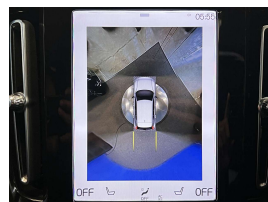

Stock ID	17283
Engine	2000 cc, Internal Combustion
Body	SUV
Odometer	30,680 km
Interior	0
Transmission	Automatic

Welcome to Wholesale Cars Direct.
WCD is quality, WCD is service, it is who we are.

An exceptional condition big spec pristine XC40. Comes with 19" factory alloys, Panoramic electric sunroof, Harmon Kardon Audio, 360 degree surround camera, Reverse camera, Park assist, Apple Car Play, Collision avoidance, Blind spot monitoring, Rear cross traffic warning, Road sign information, Lane departure warning, Lane keep assist, Active L E D headlights, Partial leather R Design sports seats, Auto headlights, Auto high beam, Heated Front seats with drivers memory seat, All Wheel Drive, Privacy glass, Electric tail gate, Proximity key - Push button start, 9 Air bags, 3 Point seat belts for all seats, Adaptive cruise control, 5 star euro NCAP star safety rating, Front/Rear parking sensors.