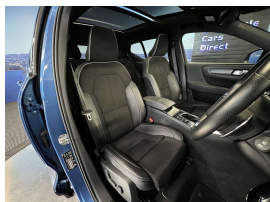

Stock ID	17283
Engine	2000 cc, Internal Combustion
Body	SUV
Odometer	30,680 km
Interior	0
Transmission	Automatic

Welcome to Wholesale Cars Direct.
WCD is quality, WCD is service, it is who we are.

An exceptional condition big spec pristine XC40. Comes with 19" factory alloys, Panoramic electric sunroof, Harmon Kardon Audio, 360 degree surround camera, Reverse camera, Park assist, Apple Car Play, Collision avoidance, Blind spot monitoring, Rear cross traffic warning, Road sign information, Lane departure warning, Lane keep assist, Active L E D headlights, Partial leather R Design sports seats, Auto headlights, Auto high beam, Heated Front seats with drivers memory seat, All Wheel Drive, Privacy glass, Electric tail gate, Proximity key - Push button start, 9 Air bags, 3 Point seat belts for all seats, Adaptive cruise control, 5 star euro NCAP star safety rating, Front/Rear parking sensors.