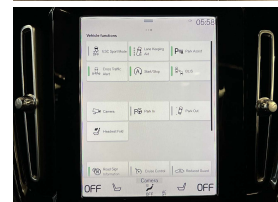

Stock ID	17283
Engine	2000 cc, Internal Combustion
Body	SUV
Odometer	30,680 km
Interior	0
Transmission	Automatic

Welcome to Wholesale Cars Direct.
WCD is quality, WCD is service, it is who we are.

An exceptional condition big spec pristine XC40. Comes with 19" factory alloys, Panoramic electric sunroof, Harmon Kardon Audio, 360 degree surround camera, Reverse camera, Park assist, Apple Car Play, Collision avoidance, Blind spot monitoring, Rear cross traffic warning, Road sign information, Lane departure warning, Lane keep assist, Active L E D headlights, Partial leather R Design sports seats, Auto headlights, Auto high beam, Heated Front seats with drivers memory seat, All Wheel Drive, Privacy glass, Electric tail gate, Proximity key - Push button start, 9 Air bags, 3 Point seat belts for all seats, Adaptive cruise control, 5 star euro NCAP star safety rating, Front/Rear parking sensors.