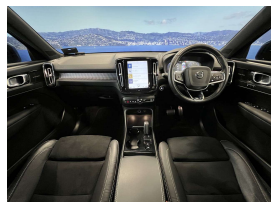

Stock ID	17283
Engine	2000 cc, Internal Combustion
Body	SUV
Odometer	30,680 km
Interior	0
Transmission	Automatic

Welcome to Wholesale Cars Direct.
WCD is quality, WCD is service, it is who we are.

An exceptional condition big spec pristine XC40. Comes with 19" factory alloys, Panoramic electric sunroof, Harmon Kardon Audio, 360 degree surround camera, Reverse camera, Park assist, Apple Car Play, Collision avoidance, Blind spot monitoring, Rear cross traffic warning, Road sign information, Lane departure warning, Lane keep assist, Active L E D headlights, Partial leather R Design sports seats, Auto headlights, Auto high beam, Heated Front seats with drivers memory seat, All Wheel Drive, Privacy glass, Electric tail gate, Proximity key - Push button start, 9 Air bags, 3 Point seat belts for all seats, Adaptive cruise control, 5 star euro NCAP star safety rating, Front/Rear parking sensors.