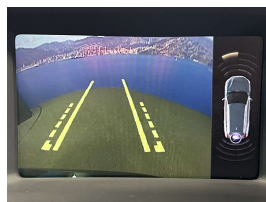

Wholesale Cars Direct

2017 Volvo V60 Cross Country AWD - T5 - Grade 4.5 - Pristine. \$22,990

Stock ID	17076
Engine	2000 cc
Body	Station Wagon
Odometer	51,980 km
Interior	Leather
Transmission	Automatic

Welcome to Wholesale Cars Direct.
WCD is quality, WCD is service, it is who we are.

Volvo's flag ship estate. This V60 Cross Country SE is in pristine condition as expected from WCD. We specialise in premium European vehicles. Comes with full leather interior, Lane departure warning, Blind Spot monitoring, Forward collision warning, L E D headlights, Auto headlights, Auto high beam, Heated Electric Front seats with drivers memory seat, All wheel drive, Reverse camera, Park assist , Proximity key - Push button start, 8 Airbags, 18" factory alloys, Front/Rear parking sensors, 3 Point seat belts for all seats, 5 star euro NCAP star safety rating, Radar cruise control, Paddle shift tiptronic.