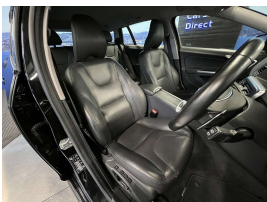

Wholesale Cars Direct

2017 Volvo V60 Cross Country AWD - T5 - Grade 4.5 - Pristine. \$22,990

Stock ID	17076
Engine	2000 cc
Body	Station Wagon
Odometer	51,980 km
Interior	Leather
Transmission	Automatic

Welcome to Wholesale Cars Direct.
WCD is quality, WCD is service, it is who we are.

Volvo's flag ship estate. This V60 Cross Country SE is in pristine condition as expected from WCD. We specialise in premium European vehicles. Comes with full leather interior, Lane departure warning, Blind Spot monitoring, Forward collision warning, L E D headlights, Auto headlights, Auto high beam, Heated Electric Front seats with drivers memory seat, All wheel drive, Reverse camera, Park assist , Proximity key - Push button start, 8 Airbags, 18" factory alloys, Front/Rear parking sensors, 3 Point seat belts for all seats, 5 star euro NCAP star safety rating, Radar cruise control, Paddle shift tiptronic.