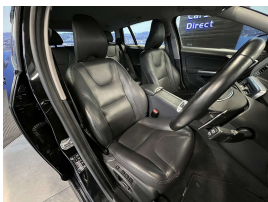

Wholesale Cars Direct

2017 Volvo V60 Cross Country AWD - T5 - Grade 4.5 - Pristine. \$19,990

Stock ID 17076

Engine 2000 cc

Body Station Wagon

Odometer 51,980 km

Interior Leather

Transmission Automatic

Welcome to Wholesale Cars Direct.
WCD is quality, WCD is service, it is who we are.

Volvo's flag ship estate. This V60 Cross Country SE is in pristine condition as expected from WCD. We specialise in premium European vehicles. Comes with full leather interior, Lane departure warning, Blind Spot monitoring, Forward collision warning, L E D headlights, Auto headlights, Auto high beam, Heated Electric Front seats with drivers memory seat, All wheel drive, Reverse camera, Park assist , Proximity key - Push button start, 8 Airbags, 18" factory alloys, Front/Rear parking sensors, 3 Point seat belts for all seats, 5 star euro NCAP star safety rating, Radar cruise control, Paddle shift tiptronic.