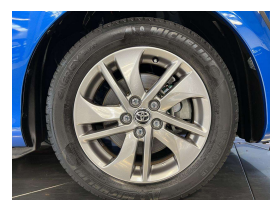

Wholesale Cars Direct

2016 Toyota Sienta Hybrid G - 7 Seater - Grade 4.5 - Apple Ca

Vehicle	Odometer	Engine	Seats	Stock ID
Details	76.700 km	1500 cc	-	15723

TRADE IN's

All trade ins can be facilitated here quickly and easily