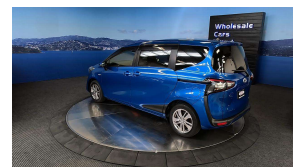

Wholesale Cars Direct

2016 Toyota Sienta Hybrid G - 7 Seater - Grade 4.5 - Apple Ca

Vehicle	Odometer	Engine	Seats	Stock ID
Details	76.700 km	1500 cc	-	15723

TRADE IN's

All trade ins can be facilitated here quickly and easily