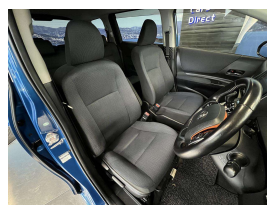

Wholesale Cars Direct

2016 Toyota Sienta Hybrid G - 7 Seater - Grade 4.5 - Apple Ca

Vehicle	Odometer	Engine	Seats	Stock ID
Details	76.700 km	1500 cc	-	15723

TRADE IN's

All trade ins can be facilitated here quickly and easily