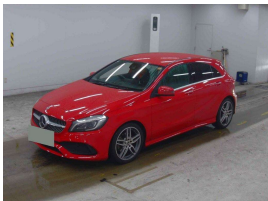

2018 Mercedes-Benz A 180 AMG Sport - Low Kms - Grade 4.5 - Pristine

Stock ID 17295
Engine 1600 cc
Body Hatchback
Odometer 27,191 km
Interior 0
Transmission Automatic

Welcome to Wholesale Cars Direct.
WCD is quality, WCD is service, it is who we are.

A pristine low Km, grade 4.5 AMG Sports Mercedes Benz. This is due to land in Wellington on the 5th of May along with 80 more vehicles. This can be fast tracked through processing upon genuine interest or purchased prior subject to test drive.