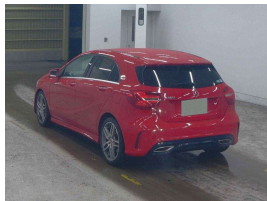

2018 Mercedes-Benz A 180 AMG Sport - Low Kms - Grade 4.5 - Pristine

Stock ID 17295
Engine 1600 cc
Body Hatchback
Odometer 27,191 km
Interior 0
Transmission Automatic

Welcome to Wholesale Cars Direct.
WCD is quality, WCD is service, it is who we are.

A pristine low Km, grade 4.5 AMG Sports Mercedes Benz. This is due to land in Wellington on the 5th of May along with 80 more vehicles. This can be fast tracked through processing upon genuine interest or purchased prior subject to test drive.