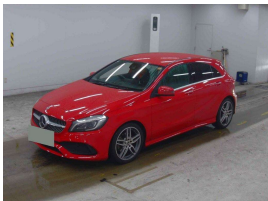

2018 Mercedes-Benz A 180 AMG Sport - Low Kms - Grade 4.5 - Pristine

Stock ID 17295
Engine 1600 cc
Body Hatchback
Odometer 27,191 km
Interior 0
Transmission Automatic

Welcome to Wholesale Cars Direct. WCD is quality, WCD is service, it is who we are.

A pristine low Km, grade 4.5 AMG Sports Mercedes Benz. This is due to land in Wellington on the 5th of May along with 80 more vehicles. This can be fast tracked through processing upon genuine interest or purchased prior subject to test drive.