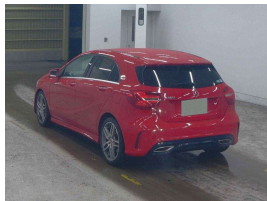

2018 Mercedes-Benz A 180 AMG Sport - Low Kms - Grade 4.5 - Pristine

Stock ID 17295
Engine 1600 cc
Body Hatchback
Odometer 27,191 km
Interior 0
Transmission Automatic

Welcome to Wholesale Cars Direct. WCD is quality, WCD is service, it is who we are.

A pristine low Km, grade 4.5 AMG Sports Mercedes Benz. This is due to land in Wellington on the 5th of May along with 80 more vehicles. This can be fast tracked through processing upon genuine interest or purchased prior subject to test drive.