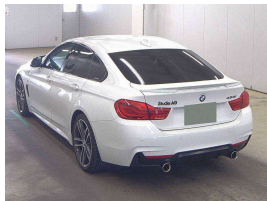

2019 BMW 420i Facelift Gran Coupe Motorsport - Grade 4.5 - Hot.

Stock ID 17426

Engine 2000 cc

Body Sedan

Odometer 68,967 km

Interior 0

Transmission Automatic

Welcome to Wholesale Cars Direct.
WCD is quality, WCD is service, it is who we are.

Avery hot looking pristine facelift BMW Gran Coupe. This is due to arrive end of June/early July. It can be fast tracked through compliance upon arrival with genuine interest, or purchased prior subject to condition & test drive.