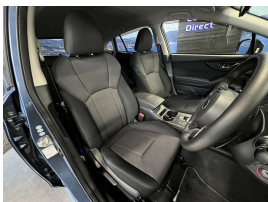

## 2017 Subaru Impreza Sports - Eyesight - Apple Car Play. \$14,990

**Stock ID** 17031

**Engine** 1600 cc, Internal Combustion

**Body** Hatchback

**Odometer** 79,430 km

**Interior** 0

**Transmission** Automatic

Welcome to Wholesale Cars Direct.  
WCD is quality, WCD is service, it is who we are.

A premium condition Subaru hatchback, better presented cars at Wholesale Cars Direct. Comes with a brand new stereo fitted in NZ, Wireless Apple Car Play, Android Auto, Eyesight safety system, Lane departure warning, Radar cruise control, Forward collision warning, Factory 16 inch alloy wheels, Stability control, Auto stop/start, 3 Point seat belts for all seats, Climate air conditioning, Driving fog lights, Isofix car seat anchor points, Paddle shift tiptronic, 7 Airbags, Multi function steering wheel, Two keys.