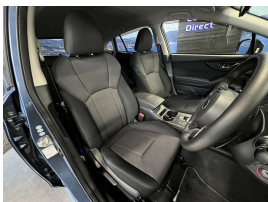

## 2017 Subaru Impreza Sports - Eyesight - Apple Car Play. \$15,990

**Stock ID** 17031

**Engine** 1600 cc

**Body** Hatchback

**Odometer** 79,430 km

**Interior** 0

**Transmission** Automatic

Welcome to Wholesale Cars Direct.  
WCD is quality, WCD is service, it is who we are.

A premium condition Subaru hatchback, better presented cars at Wholesale Cars Direct. Comes with a brand new stereo fitted in NZ, Wireless Apple Car Play, Android Auto, Eyesight safety system, Lane departure warning, Radar cruise control, Forward collision warning, Factory 16 inch alloy wheels, Stability control, Auto stop/start, 3 Point seat belts for all seats, Climate air conditioning, Driving fog lights, Isofix car seat anchor points, Paddle shift tiptronic, 7 Airbags, Multi function steering wheel, Two keys.