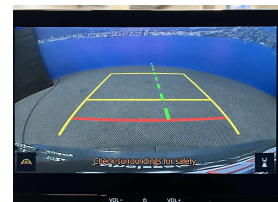

2023 Toyota Corolla Hybrid WXB - 5900 Klm - Pristine Grade 4.5.