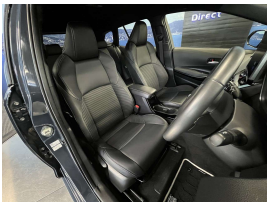

2023 Toyota Corolla Hybrid WXB - 5900 Klm - Pristine Grade 4.5.