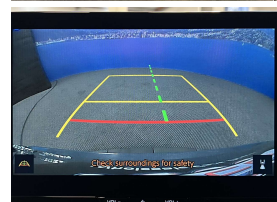

2023 Toyota Corolla Hybrid WXB - 5900 Klm - Pristine Grade 4.5.

Stock ID	17380
Engine	1800 cc, Hybrid
Body	Station Wagon
Odometer	5,900 km
Interior	0
Transmission	Automatic

Welcome to Wholesale Cars Direct.
WCD is quality, WCD is service, it is who we are.

With out a doubt, the coolest colour the Hybrid WXB comes out in. An extremely rare opportunity with this low Km's pristine grade 4.5 Toyota estate. Comes with Toyota's Proactive Driving Assist (PDA), , 17" factory alloys, Factory sports seats, Partial leather interior, Stability control, Radar Cruise control, Pre collision system, Toyota's Parking support braking system (PKSB), Blind spot monitoring, Rear cross traffic alert, Wireless Apple CarPlay,Android Auto, 3 Point belts for all seats, Proximity keyless - Push button start, Lane departure warning, Auto headlights, Reverse camera, Front/Rear parking sensors, 8 airbags, Isofix car seat anchor points.