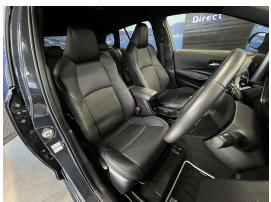

2023 Toyota Corolla Hybrid WXB - 5900 Klm - Pristine Grade 4.5.

Stock ID	17380
Engine	1800 cc, Hybrid
Body	Station Wagon
Odometer	5,900 km
Interior	0
Transmission	Automatic

Welcome to Wholesale Cars Direct.
WCD is quality, WCD is service, it is who we are.

With out a doubt, the coolest colour the Hybrid WXB comes out in. An extremely rare opportunity with this low Km's pristine grade 4.5 Toyota estate. Comes with Toyota's Proactive Driving Assist (PDA), , 17" factory alloys, Factory sports seats, Partial leather interior, Stability control, Radar Cruise control, Pre collision system, Toyota's Parking support braking system (PKSB), Blind spot monitoring, Rear cross traffic alert, Wireless Apple CarPlay,Android Auto, 3 Point belts for all seats, Proximity keyless - Push button start, Lane departure warning, Auto headlights, Reverse camera, Front/Rear parking sensors, 8 airbags, Isofix car seat anchor points.