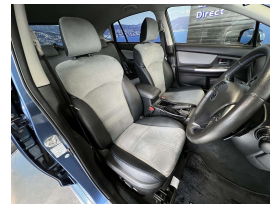

## 2015 Subaru Impreza Hybrid Sport - Grade 4.5 - Apple Car

Vehicle	Odometer	Engine	Seats	Stock ID
Details	73.500 km	2000 cc	-	15736