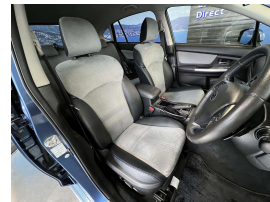

## 2015 Subaru Impreza Hybrid Sport - Grade 4.5 - Apple Car

Vehicle	Odometer	Engine	Seats	Stock ID
Details	73.500 km	2000 cc	-	15736