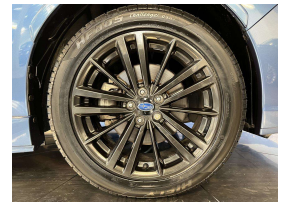

## 2015 Subaru Impreza Hybrid Sport - Grade 4.5 - Apple Car

Vehicle	Odometer	Engine	Seats	Stock ID
Details	73.500 km	2000 cc	-	15736