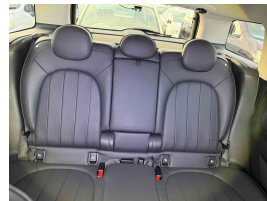

2019 Mini Cooper PHEV - SE Crossover All4 - Hot Look - Grade 4.5.

Stock ID 17156
Engine 1500 cc, Plug-In Hybrid
Body Hatchback
Odometer 62,743 km
Interior Leather
Transmission Automatic

Welcome to Wholesale Cars Direct. WCD is quality, WCD is service, it is who we are.

This vehicle arrives to Wellington 25 April.