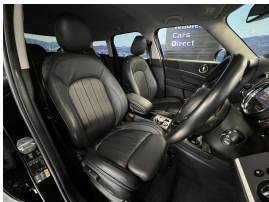

Wholesale Cars Direct

2019 Mini Countryman PHEV SE Crossover All4 - Hot Look - Grade 4.5.

Stock ID	17156
Engine	1500 cc, Plug-In Hybrid
Body	Hatchback
Odometer	62,850 km
Interior	Leather
Transmission	Automatic

Welcome to Wholesale Cars Direct.
WCD is quality, WCD is service, it is who we are.

Grade 4.5 as expected from WCD - Extremely high spec plug in hybrid Mini Countryman in absolute pristine condition. Comes with mini excitement package, Mini drive modes, Lights package, Driving assistant, Performance control Front/rear parking sensors, Factory Bluetooth music streaming, Hands free, Full leather trim, Active protection for pedestrians, Active cruise control, Front collision warning system, Automatic tail gate, Heated front seats, Reverse camera, Factory 18" pin spoke alloy wheels, Stereo upgraded to NZ spec, NZ navigation has been installed, Park distance control, Picnic bench, Exterior mirror package, Multi function steering wheel, 8 airbags, Proximity key - Push button start, iDrive, Isofix