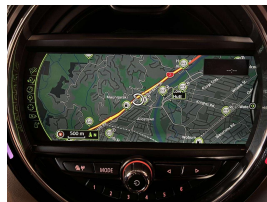

Wholesale Cars Direct

2019 Mini Countryman PHEV SE Crossover All4 - Hot Look - Grade 4.5.

Stock ID	17156
Engine	1500 cc, Plug-In Hybrid
Body	Hatchback
Odometer	62,850 km
Interior	Leather
Transmission	Automatic

Welcome to Wholesale Cars Direct.
WCD is quality, WCD is service, it is who we are.

Grade 4.5 as expected from WCD - Extremely high spec plug in hybrid Mini Countryman in absolute pristine condition. Comes with mini excitement package, Mini drive modes, Lights package, Driving assistant, Performance control Front/rear parking sensors, Factory Bluetooth music streaming, Hands free, Full leather trim, Active protection for pedestrians, Active cruise control, Front collision warning system, Automatic tail gate, Heated front seats, Reverse camera, Factory 18" pin spoke alloy wheels, Stereo upgraded to NZ spec, NZ navigation has been installed, Park distance control, Picnic bench, Exterior mirror package, Multi function steering wheel, 8 airbags, Proximity key - Push button start, iDrive, Isofix