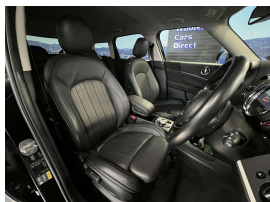

## 2019 Mini Countryman PHEV SE Crossover All4 - Hot Look - Grade 4.5.

<b>Stock ID</b>	17156
<b>Engine</b>	1500 cc, Plug-In Hybrid
<b>Body</b>	Hatchback
<b>Odometer</b>	62,850 km
<b>Interior</b>	Leather
<b>Transmission</b>	Automatic

Welcome to Wholesale Cars Direct.  
WCD is quality, WCD is service, it is who we are.

Grade 4.5 as expected from WCD - Extremely high spec plug in hybrid Mini Countryman in absolute pristine condition. Comes with mini excitement package, Mini drive modes, Lights package, Driving assistant, Performance control Front/rear parking sensors, Factory Bluetooth music streaming, Hands free, Full leather trim, Active protection for pedestrians, Active cruise control, Front collision warning system, Automatic tail gate, Heated front seats, Reverse camera, Factory 18" pin spoke alloy wheels, Stereo upgraded to NZ spec, NZ navigation has been installed, Park distance control, Picnic bench, Exterior mirror package, Multi function steering wheel, 8 airbags, Proximity key - Push button start, iDrive, Isofix