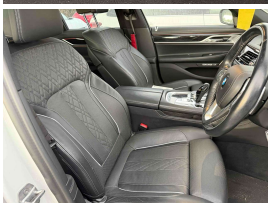

2017 BMW 750i 4.4V8 Motorsport - 20"Alloys - Low Kms - Grade 4.5.

Stock ID 17232
Engine 4400 cc
Body Sedan
Odometer 42,587 km
Interior Leather
Transmission Automatic

Welcome to Wholesale Cars Direct. WCD is quality, WCD is service, it is who we are.

This vehicle arrives in Wellington on April 29th.