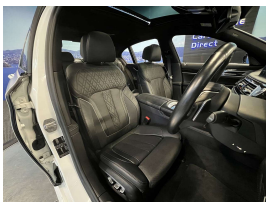

Wholesale Cars Direct

2017 BMW 750i 4.4V8 Motorsport - HUGE Spec - Low Kms - Grade 4.5.

Stock ID	17232
Engine	4400 cc
Body	Sedan
Odometer	42,700 km
Interior	Leather
Transmission	Automatic

Welcome to Wholesale Cars Direct.
WCD is quality, WCD is service, it is who we are.

This is the largest factory spec BMW we have ever had in stock, it is an absolute luxury show stopper. Pristine grade 4.5 as expected from WCD bringing premium condition vehicles to NZ every time.. Comes with heads up display, 360 degree around view camera, 20" factory alloys, Motorsports exhaust system, Electric sunroof, Integral active steering, Climate comfort laminated glass, Rear window sun blinds, Adaptive Motorsport suspension, Executive drive pro, Soft close automatic system for doors, Interior/Exterior mirror package, Lights package, Integral active steering, Heated Front/Rear seats, Cooled Front seats, Memory/massage sports front seats, Adaptive LED headlights, Park Distance