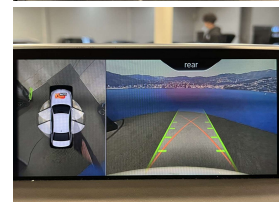

2017 BMW 750i 4.4V8 Motorsport - HUGE Spec - Low Kms - Grade 4.5.

Stock ID	17232
Engine	4400 cc
Body	Sedan
Odometer	42,700 km
Interior	Leather
Transmission	Automatic

Welcome to Wholesale Cars Direct.
WCD is quality, WCD is service, it is who we are.

This is the largest factory spec BMW we have ever had in stock, it is an absolute luxury show stopper. Pristine grade 4.5 as expected from WCD bringing premium condition vehicles to NZ every time.. Comes with heads up display, 360 degree around view camera, 20" factory alloys, Motorsports exhaust system, Electric sunroof, Integral active steering, Climate comfort laminated glass, Rear window sun blinds, Adaptive Motorsport suspension, Executive drive pro, Soft close automatic system for doors, Interior/Exterior mirror package, Lights package, Integral active steering, Heated Front/Rear seats, Cooled Front seats, Memory/massage sports front seats, Adaptive LED headlights, Park Distance