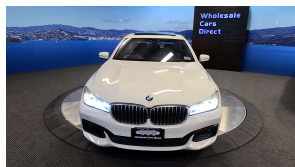

Wholesale Cars Direct

2017 BMW 750i 4.4V8 Motorsport - HUGE Spec - Low Kms - Grade 4.5.

Stock ID	17232
Engine	4400 cc
Body	Sedan
Odometer	42,700 km
Interior	Leather
Transmission	Automatic

Welcome to Wholesale Cars Direct.
WCD is quality, WCD is service, it is who we are.

This is the largest factory spec BMW we have ever had in stock, it is an absolute luxury show stopper. Pristine grade 4.5 as expected from WCD bringing premium condition vehicles to NZ every time.. Comes with heads up display, 360 degree around view camera, 20" factory alloys, Motorsports exhaust system, Electric sunroof, Integral active steering, Climate comfort laminated glass, Rear window sun blinds, Adaptive Motorsport suspension, Executive drive pro, Soft close automatic system for doors, Interior/Exterior mirror package, Lights package, Integral active steering, Heated Front/Rear seats, Cooled Front seats, Memory/massage sports front seats, Adaptive LED headlights, Park Distance