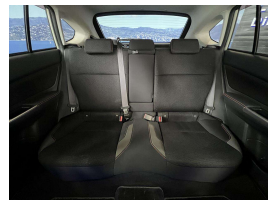

Wholesale Cars Direct

2016 Subaru XV 2.0i-L Eyesight - AWD - Sunroof - Grade 4.5. \$19,990

Stock ID 16459
Engine 2000 cc
Body Hatchback
Odometer 83,890 km
Interior 0
Transmission Automatic

Welcome to Wholesale Cars Direct.
WCD is quality, WCD is service, it is who we are.