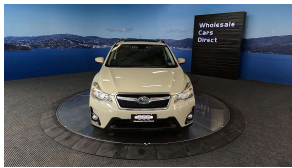

Wholesale Cars Direct

2016 Subaru XV 2.0i-L Eyesight - AWD - Sunroof - Grade 4.5. \$19,990

Stock ID 16459
Engine 2000 cc
Body Hatchback
Odometer 83,890 km
Interior 0
Transmission Automatic

Welcome to Wholesale Cars Direct.
WCD is quality, WCD is service, it is who we are.