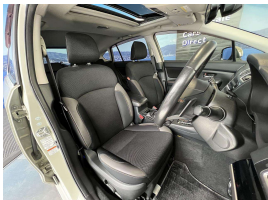

Wholesale Cars Direct

2016 Subaru XV 2.0i-L Eyesight - AWD - Sunroof - Grade 4.5. \$19,990

Stock ID 16459
Engine 2000 cc
Body Hatchback
Odometer 83,890 km
Interior 0
Transmission Automatic

Welcome to Wholesale Cars Direct.
WCD is quality, WCD is service, it is who we are.