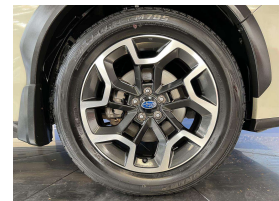

Wholesale Cars Direct

2016 Subaru XV 2.0i-L Eyesight - AWD - Sunroof - Grade 4.5. \$19,990

Stock ID 16459
Engine 2000 cc
Body Hatchback
Odometer 83,890 km
Interior 0
Transmission Automatic

Welcome to Wholesale Cars Direct.
WCD is quality, WCD is service, it is who we are.