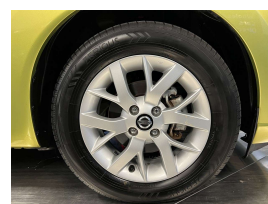

Wholesale Cars Direct

2018 Nissan Note Hybrid - Radar Cruise - Wireless Apple Car Play - Low

Stock ID 17150
Engine 1200 cc, Hybrid
Body Hatchback
Odometer 35,780 km
Interior 0
Transmission Automatic

Welcome to Wholesale Cars Direct.
WCD is quality, WCD is service, it is who we are.

This Hybrid Nissan Note is the one. Big Spec, Low Kms, Pristine condition as expected from WCD. Comes with 15" factory alloys, Lane departure warning, Radar cruise control, Proximity keyless entry - Push button start, Stability Control, Front collision warning, 3 Point seat belts for all seats, Auto headlights, 360' camera, Reversing camera, Front/Rear parking sensors, Climate control, Isofix car seat anchor points, Wireless Apple Car Play stereo fitted in NZ.