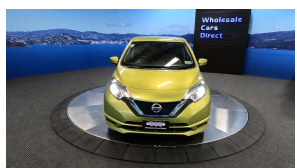

Wholesale Cars Direct

2018 Nissan Note Hybrid - Radar Cruise - Wireless Apple Car Play - Low

Stock ID 17150
Engine 1200 cc, Hybrid
Body Hatchback
Odometer 35,780 km
Interior 0
Transmission Automatic

Welcome to Wholesale Cars Direct.
WCD is quality, WCD is service, it is who we are.

This Hybrid Nissan Note is the one. Big Spec, Low Kms, Pristine condition as expected from WCD. Comes with 15" factory alloys, Lane departure warning, Radar cruise control, Proximity keyless entry - Push button start, Stability Control, Front collision warning, 3 Point seat belts for all seats, Auto headlights, 360' camera, Reversing camera, Front/Rear parking sensors, Climate control, Isofix car seat anchor points, Wireless Apple Car Play stereo fitted in NZ.