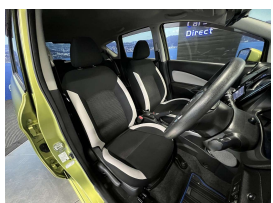

Wholesale Cars Direct

2018 Nissan Note Hybrid - Radar Cruise - Wireless Apple Car Play - Low

Stock ID 17150
Engine 1200 cc, Hybrid
Body Hatchback
Odometer 35,780 km
Interior 0
Transmission Automatic

Welcome to Wholesale Cars Direct.
WCD is quality, WCD is service, it is who we are.

This Hybrid Nissan Note is the one. Big Spec, Low Kms, Pristine condition as expected from WCD. Comes with 15" factory alloys, Lane departure warning, Radar cruise control, Proximity keyless entry - Push button start, Stability Control, Front collision warning, 3 Point seat belts for all seats, Auto headlights, 360' camera, Reversing camera, Front/Rear parking sensors, Climate control, Isofix car seat anchor points, Wireless Apple Car Play stereo fitted in NZ.