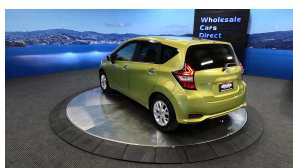

Wholesale Cars Direct

2018 Nissan Note Hybrid - Radar Cruise - Wireless Apple Car Play - Low

Stock ID 17150
Engine 1200 cc, Hybrid
Body Hatchback
Odometer 35,780 km
Interior 0
Transmission Automatic

Welcome to Wholesale Cars Direct.
WCD is quality, WCD is service, it is who we are.

This Hybrid Nissan Note is the one. Big Spec, Low Kms, Pristine condition as expected from WCD. Comes with 15" factory alloys, Lane departure warning, Radar cruise control, Proximity keyless entry - Push button start, Stability Control, Front collision warning, 3 Point seat belts for all seats, Auto headlights, 360' camera, Reversing camera, Front/Rear parking sensors, Climate control, Isofix car seat anchor points, Wireless Apple Car Play stereo fitted in NZ.