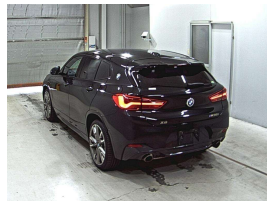

2019 BMW X2 M35i - Hot SUV - BIG Spec - Grade 4.5. $37,990

Stock ID 17406
Engine 2000 cc
Body SUV
Odometer 62,220 km
Interior Leather
Transmission Automatic

Welcome to Wholesale Cars Direct. WCD is quality, WCD is service, it is who we are.

Seriously hot pristine condition BMW X2 M35i. This is due to arrive end of June. It can be fast tracked through compliance upon arrival with genuine interest, or purchased prior subject to condition & test drive.