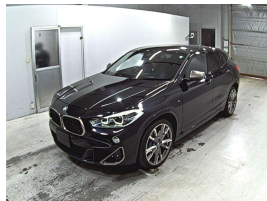

2019 BMW X2 M35i - Hot SUV - BIG Spec - Grade 4.5. $37,990

Stock ID 17406
Engine 2000 cc, Internal Combustion
Body SUV
Odometer 62,220 km
Interior Leather
Transmission Automatic

Welcome to Wholesale Cars Direct. WCD is quality, WCD is service, it is who we are.

Seriously hot pristine condition BMW X2 M35i. This vehicle is in storage. It can be processed upon genuine interest or purchased subject to condition & test drive.