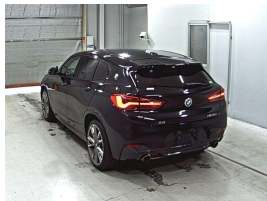

2019 BMW X2 M35i - Hot SUV - BIG Spec - Grade 4.5. $37,990

Stock ID 17406
Engine 2000 cc, Internal Combustion
Body SUV
Odometer 62,220 km
Interior Leather
Transmission Automatic

Welcome to Wholesale Cars Direct. WCD is quality, WCD is service, it is who we are.

Seriously hot pristine condition BMW X2 M35i. This vehicle is in storage. It can be processed upon genuine interest or purchased subject to condition & test drive.