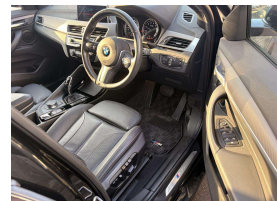

2019 BMW X2 M35i - Hot SUV - BIG Spec - Grade 4.5. $37,990

Stock ID 17406
Engine 2000 cc, Internal Combustion
Body SUV
Odometer 62,220 km
Interior Leather
Transmission Automatic

Welcome to Wholesale Cars Direct. WCD is quality, WCD is service, it is who we are.

Seriously hot pristine condition BMW X2 M35i. This vehicle is in storage. It can be processed upon genuine interest or purchased subject to condition & test drive.