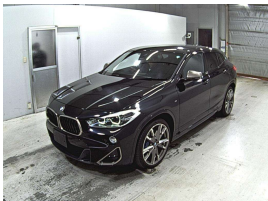

2019 BMW X2 M35i - Hot SUV - BIG Spec - Grade 4.5. $37,990

Stock ID 17406
Engine 2000 cc, Internal Combustion
Body SUV
Odometer 62,220 km
Interior Leather
Transmission Automatic

Welcome to Wholesale Cars Direct. WCD is quality, WCD is service, it is who we are.

Seriously hot pristine condition BMW X2 M35i. This vehicle is in storage. It can be processed upon genuine interest or purchased subject to condition & test drive.