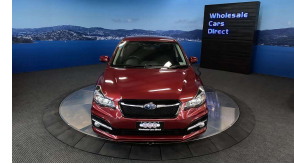

Wholesale Cars Direct

2016 Subaru Impreza Hybrid Sport - Apple Car Play Android

Vehicle	Odometer	Engine	Seats	Stock ID
Details	30.800 km	2000 cc	-	15689

Quality is not a marketing act at Wholesale Cars Direct, it is who we are.

This low k Hybrid Sports hatch is immaculate, Loaded with features such as a brand new set of tyres fitted in NZ at \$667, a NZ stereo, Bluetooth handsfree, Music streaming, Apple CarPlay, Android auto, Reverse Camera, Radar cruise control, Lane departure warning, Front collision warning system, SI Drive, Paddle shift tiptronic, 3 point seat belts for all passengers, ISOFIX, Proximity key, Push button start. 17 inch factory alloys. Equipped with all wheel drive, the hybrid system with 2.0 Litre petrol engine plus electric motor that develop a total 121kw.