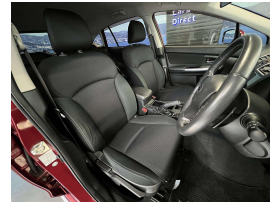

Wholesale Cars Direct

2016 Subaru Impreza Hybrid Sport - Apple Car Play Android

Vehicle	Odometer	Engine	Seats	Stock ID
Details	30.800 km	2000 cc	-	15689

Quality is not a marketing act at Wholesale Cars Direct, it is who we are.

This low k Hybrid Sports hatch is immaculate, Loaded with features such as a brand new set of tyres fitted in NZ at \$667, a NZ stereo, Bluetooth handsfree, Music streaming, Apple CarPlay, Android auto, Reverse Camera, Radar cruise control, Lane departure warning, Front collision warning system, SI Drive, Paddle shift tiptronic, 3 point seat belts for all passengers, ISOFIX, Proximity key, Push button start. 17 inch factory alloys. Equipped with all wheel drive, the hybrid system with 2.0 Litre petrol engine plus electric motor that develop a total 121kw.