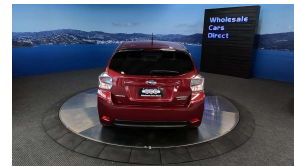

Wholesale Cars Direct

2016 Subaru Impreza Hybrid Sport - Apple Car Play Android

Vehicle	Odometer	Engine	Seats	Stock ID
Details	30.800 km	2000 cc	-	15689

Quality is not a marketing act at Wholesale Cars Direct, it is who we are.

This low k Hybrid Sports hatch is immaculate, Loaded with features such as a brand new set of tyres fitted in NZ at \$667, a NZ stereo, Bluetooth handsfree, Music streaming, Apple CarPlay, Android auto, Reverse Camera, Radar cruise control, Lane departure warning, Front collision warning system, SI Drive, Paddle shift tiptronic, 3 point seat belts for all passengers, ISOFIX, Proximity key, Push button start. 17 inch factory alloys. Equipped with all wheel drive, the hybrid system with 2.0 Litre petrol engine plus electric motor that develop a total 121kw.