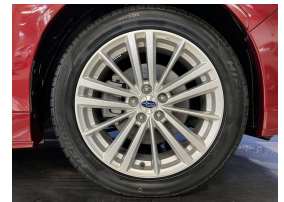

Wholesale Cars Direct

2016 Subaru Impreza Hybrid Sport - Apple Car Play Android

Vehicle	Odometer	Engine	Seats	Stock ID
Details	30.800 km	2000 cc	-	15689

Quality is not a marketing act at Wholesale Cars Direct, it is who we are.

This low k Hybrid Sports hatch is immaculate, Loaded with features such as a brand new set of tyres fitted in NZ at \$667, a NZ stereo, Bluetooth handsfree, Music streaming, Apple CarPlay, Android auto, Reverse Camera, Radar cruise control, Lane departure warning, Front collision warning system, SI Drive, Paddle shift tiptronic, 3 point seat belts for all passengers, ISOFIX, Proximity key, Push button start. 17 inch factory alloys. Equipped with all wheel drive, the hybrid system with 2.0 Litre petrol engine plus electric motor that develop a total 121kw.