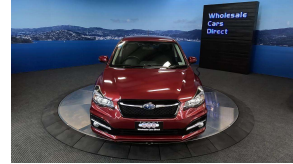

Wholesale Cars Direct

2016 Subaru Impreza Hybrid Sport - Apple Car Play Android

Vehicle	Odometer	Engine	Seats	Stock ID
Details	30.800 km	2000 cc	-	15689

Quality is not a marketing act at Wholesale Cars Direct, it is who we are.

This low k Hybrid Sports hatch is immaculate, Loaded with features such as a brand new set of tyres fitted in NZ at \$667, a NZ stereo, Bluetooth handsfree, Music streaming, Apple CarPlay, Android auto, Reverse Camera, Radar cruise control, Lane departure warning, Front collision warning system, SI Drive, Paddle shift tiptronic, 3 point seat belts for all passengers, ISOFIX, Proximity key, Push button start. 17 inch factory alloys. Equipped with all wheel drive, the hybrid system with 2.0 Litre petrol engine plus electric motor that develop a total 121kw.