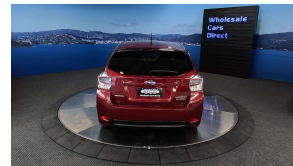

Wholesale Cars Direct

2016 Subaru Impreza Hybrid Sport - Apple Car Play Android

Vehicle	Odometer	Engine	Seats	Stock ID
Details	30.800 km	2000 cc	-	15689

Quality is not a marketing act at Wholesale Cars Direct, it is who we are.

This low k Hybrid Sports hatch is immaculate, Loaded with features such as a brand new set of tyres fitted in NZ at \$667, a NZ stereo, Bluetooth handsfree, Music streaming, Apple CarPlay, Android auto, Reverse Camera, Radar cruise control, Lane departure warning, Front collision warning system, SI Drive, Paddle shift tiptronic, 3 point seat belts for all passengers, ISOFIX, Proximity key, Push button start. 17 inch factory alloys. Equipped with all wheel drive, the hybrid system with 2.0 Litre petrol engine plus electric motor that develop a total 121kw.