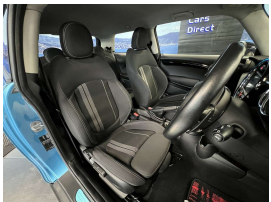

## 2018 BMW Mini Cooper S Facelift - Very Cool Look. \$23,990

|                     |           |
|---------------------|-----------|
| <b>Stock ID</b>     | 17188     |
| <b>Engine</b>       | 2000 cc   |
| <b>Body</b>         | Hatchback |
| <b>Odometer</b>     | 45,640 km |
| <b>Interior</b>     | 0         |
| <b>Transmission</b> | Automatic |

Welcome to Wholesale Cars Direct.  
WCD is quality, WCD is service, it is who we are.

A very cool well spec'd Mini Cooper S. Black roof, along with 17" black Cosmos spoke alloys looks hot. Comes with Johnny Cooper Works sports leather steering wheel with paddle shift tiptronic, Comfort access, Mini driving modes, Performance control, Sports front seats, Mini excitement package, Cruise control, Lights package, 3 point seat belts for all seats, 6 airbags, Auto headlights, LED Headlights, Dual side Climate Air Conditioning, Isofix car seat anchor points, Stability control, Stereo upgraded to NZ spec, NZ Navigation, Proximity key - Push button start, Bluetooth. Equipped with the 2.0 Litre Turbocharged petrol engine.