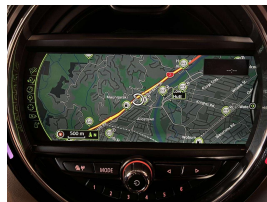

## 2018 BMW Mini Cooper S Facelift - Very Cool Look. \$23,990

|                     |           |
|---------------------|-----------|
| <b>Stock ID</b>     | 17188     |
| <b>Engine</b>       | 2000 cc   |
| <b>Body</b>         | Hatchback |
| <b>Odometer</b>     | 45,640 km |
| <b>Interior</b>     | 0         |
| <b>Transmission</b> | Automatic |

Welcome to Wholesale Cars Direct.  
WCD is quality, WCD is service, it is who we are.

A very cool well spec'd Mini Cooper S. Black roof, along with 17" black Cosmos spoke alloys looks hot. Comes with Johnny Cooper Works sports leather steering wheel with paddle shift tiptronic, Comfort access, Mini driving modes, Performance control, Sports front seats, Mini excitement package, Cruise control, Lights package, 3 point seat belts for all seats, 6 airbags, Auto headlights, LED Headlights, Dual side Climate Air Conditioning, Isofix car seat anchor points, Stability control, Stereo upgraded to NZ spec, NZ Navigation, Proximity key - Push button start, Bluetooth. Equipped with the 2.0 Litre Turbocharged petrol engine.