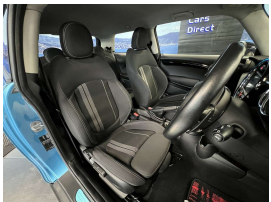

Wholesale Cars Direct

2018 BMW Mini Cooper S Facelift - Very Cool Look. \$22,990

Stock ID	17188
Engine	2000 cc
Body	Hatchback
Odometer	45,640 km
Interior	0
Transmission	Automatic

Welcome to Wholesale Cars Direct.
WCD is quality, WCD is service, it is who we are.

A very cool well spec'd Mini Cooper S. Black roof, along with 17" black Cosmos spoke alloys looks hot. Comes with Johnny Cooper Works sports leather steering wheel with paddle shift tiptronic, Comfort access, Mini driving modes, Performance control, Sports front seats, Mini excitement package, Cruise control, Lights package, 3 point seat belts for all seats, 6 airbags, Auto headlights, LED Headlights, Dual side Climate Air Conditioning, Isofix car seat anchor points, Stability control, Stereo upgraded to NZ spec, NZ Navigation, Proximity key - Push button start, Bluetooth. Equipped with the 2.0 Litre Turbocharged petrol engine.