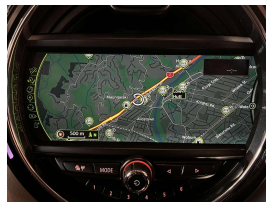

Wholesale Cars Direct

2018 BMW Mini Cooper S Facelift - Very Cool Look. \$22,990

Stock ID	17188
Engine	2000 cc
Body	Hatchback
Odometer	45,640 km
Interior	0
Transmission	Automatic

Welcome to Wholesale Cars Direct.
WCD is quality, WCD is service, it is who we are.

A very cool well spec'd Mini Cooper S. Black roof, along with 17" black Cosmos spoke alloys looks hot. Comes with Johnny Cooper Works sports leather steering wheel with paddle shift tiptronic, Comfort access, Mini driving modes, Performance control, Sports front seats, Mini excitement package, Cruise control, Lights package, 3 point seat belts for all seats, 6 airbags, Auto headlights, LED Headlights, Dual side Climate Air Conditioning, Isofix car seat anchor points, Stability control, Stereo upgraded to NZ spec, NZ Navigation, Proximity key - Push button start, Bluetooth. Equipped with the 2.0 Litre Turbocharged petrol engine.