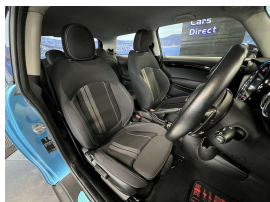

Wholesale Cars Direct

2018 BMW Mini Cooper S Facelift - Very Cool Look. \$22,990

Stock ID	17188
Engine	2000 cc
Body	Hatchback
Odometer	45,640 km
Interior	0
Transmission	Automatic

Welcome to Wholesale Cars Direct.
WCD is quality, WCD is service, it is who we are.

A very cool well spec'd Mini Cooper S. Black roof, along with 17" black Cosmos spoke alloys looks hot. Comes with Johnny Cooper Works sports leather steering wheel with paddle shift tiptronic, Comfort access, Mini driving modes, Performance control, Sports front seats, Mini excitement package, Cruise control, Lights package, 3 point seat belts for all seats, 6 airbags, Auto headlights, LED Headlights, Dual side Climate Air Conditioning, Isofix car seat anchor points, Stability control, Stereo upgraded to NZ spec, NZ Navigation, Proximity key - Push button start, Bluetooth. Equipped with the 2.0 Litre Turbocharged petrol engine.