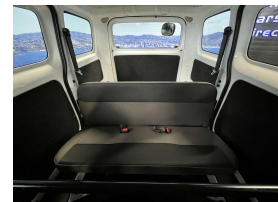

Wholesale Cars Direct

2020 Nissan NV200 5 Door - 5 Seater - Great Condition. $19,990

Stock ID	16972
Engine	1600 cc
Body	Van
Odometer	71,720 km
Interior	0
Transmission	Automatic

Welcome to Wholesale Cars Direct.
WCD is quality, WCD is service, it is who we are.

Great spec, great condition NV200. Comes with Forward collision warning, Lane departure warning, Air conditioning, Auto headlights, Central locking, Twin sliding rear doors, Electronic stability control. The internal rear floor can take a full size pallet up to 1.36m high & 739kg in weight. A total load space of 4.2 cubic metres. Equipped with the 1.6 litre engine.