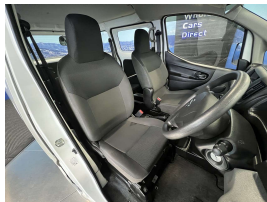

Wholesale Cars Direct

2020 Nissan NV200 5 Door - 5 Seater - Great Condition. \$19,990

Stock ID	16972
Engine	1600 cc
Body	Van
Odometer	71,720 km
Interior	0
Transmission	Automatic

Welcome to Wholesale Cars Direct.
WCD is quality, WCD is service, it is who we are.

Great spec, great condition NV200. Comes with Forward collision warning, Lane departure warning, Air conditioning, Auto headlights, Central locking, Twin sliding rear doors, Electronic stability control. The internal rear floor can take a full size pallet up to 1.36m high & 739kg in weight. A total load space of 4.2 cubic metres. Equipped with the 1.6 litre engine.