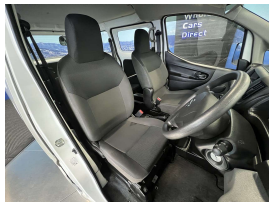

## 2020 Nissan NV200 5 Door - 5 Seater - Great Condition. \$18,990

|                     |           |
|---------------------|-----------|
| <b>Stock ID</b>     | 16972     |
| <b>Engine</b>       | 1600 cc   |
| <b>Body</b>         | Van       |
| <b>Odometer</b>     | 71,720 km |
| <b>Interior</b>     | 0         |
| <b>Transmission</b> | Automatic |

Welcome to Wholesale Cars Direct.  
WCD is quality, WCD is service, it is who we are.

Great spec, great condition NV200. Comes with Forward collision warning, Lane departure warning, Air conditioning, Auto headlights, Central locking, Twin sliding rear doors, Electronic stability control. The internal rear floor can take a full size pallet up to 1.36m high & 739kg in weight. A total load space of 4.2 cubic metres. Equipped with the 1.6 litre engine.