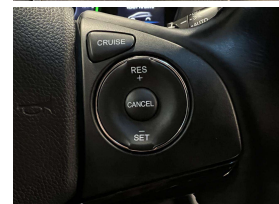

2016 Honda Vezel Hybrid Honda Sensing - Huge Spec SUV. $19,990