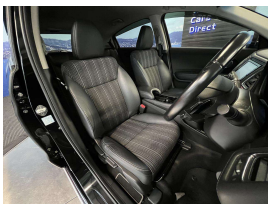

Wholesale Cars Direct

2016 Honda Vezel Hybrid Honda Sensing - Huge Spec SUV. \$19,990

Stock ID 16784

Engine 1500 cc, Hybrid

Body SUV

Odometer 106,670 km

Interior 0

Transmission Automatic

Welcome to Wholesale Cars Direct.
WCD is quality, WCD is service, it is who we are.

A very hot looking Hybrid Vezel. Comes with reverse camera, Partial leather interior, Cruise control, 8 airbags, Proximity keyless entry - Push button start, Stability Control, Dual side climate control, Isofix car seat anchor points, 3 Point seat belts for all seats, 17 inch 2 tone factory alloys, Auto headlights, Heated front seats, ISOFIX car seat anchor points, Multi function steering wheel, Paddle shift tiptronic.