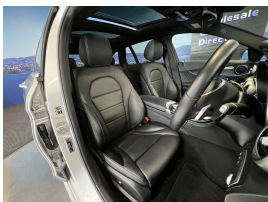

Wholesale Cars Direct

2017 Mercedes-Benz C 220D Laureus Edition - Panoramic Sun Roof -

Stock ID	17100
Engine	2100 cc, Internal Combustion
Body	Station Wagon
Odometer	47,600 km
Interior	Leather
Transmission	Automatic

Welcome to Wholesale Cars Direct.
WCD is quality, WCD is service, it is who we are.

Specializing in European vehicles is what we do extremely well at Wholesale Cars Direct. This premium spec'd, premium grade 4.5 Mercedes Estate is no exception. Comes with panoramic sliding sunroof, autonomous cruise control (Distronic plus), Active blind spot assist, Multi-function sport steering wheel with paddle shift tiptronic, Attention assist (Drowsiness detection) Active lane keep assist, Rear end collision warning, Distronic plus cross support (DTR+Q), Expanded brake assist (BAS+Q) Autonomous brake intervention, Collision minimization brake intervention, Ambient illumination, AMG styling front spoiler - Side skirt, 18" AMG 5 spoke alloys, AMG line interior – AMG sports package