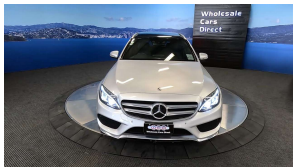

Wholesale Cars Direct

2017 Mercedes-Benz C 220D Laureus Edition - Panoramic Sun Roof -

Stock ID	17100
Engine	2100 cc, Internal Combustion
Body	Station Wagon
Odometer	47,600 km
Interior	Leather
Transmission	Automatic

Welcome to Wholesale Cars Direct.
WCD is quality, WCD is service, it is who we are.

Specializing in European vehicles is what we do extremely well at Wholesale Cars Direct. This premium spec'd, premium grade 4.5 Mercedes Estate is no exception. Comes with panoramic sliding sunroof, autonomous cruise control (Distronic plus), Active blind spot assist, Multi-function sport steering wheel with paddle shift tiptronic, Attention assist (Drowsiness detection) Active lane keep assist, Rear end collision warning, Distronic plus cross support (DTR+Q), Expanded brake assist (BAS+Q) Autonomous brake intervention, Collision minimization brake intervention, Ambient illumination, AMG styling front spoiler - Side skirt, 18" AMG 5 spoke alloys, AMG line interior – AMG sports package