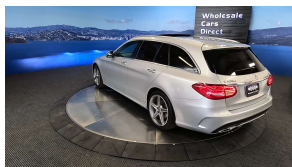

Wholesale Cars Direct

2017 Mercedes-Benz C 220D Laureus Edition - Panoramic Sun Roof -

Stock ID	17100
Engine	2100 cc
Body	Station Wagon
Odometer	47,600 km
Interior	Leather
Transmission	Automatic

Welcome to Wholesale Cars Direct.
WCD is quality, WCD is service, it is who we are.

Specializing in European vehicles is what we do extremely well at Wholesale Cars Direct. This premium spec'd, premium grade 4.5 Mercedes Estate is no exception. Comes with panoramic sliding sunroof, autonomous cruise control (Distronic plus), Active blind spot assist, Multi-function sport steering wheel with paddle shift tiptronic, Attention assist (Drowsiness detection) Active lane keep assist, Rear end collision warning, Distronic plus cross support (DTR+Q), Expanded brake assist (BAS+Q) Autonomous brake intervention, Collision minimization brake intervention, Ambient illumination, AMG styling front spoiler - Side skirt, 18" AMG 5 spoke alloys, AMG line interior – AMG sports package