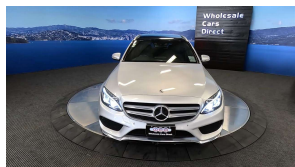

Wholesale Cars Direct

2017 Mercedes-Benz C 220D Laureus Edition - Panoramic Sun Roof -

Stock ID	17100
Engine	2100 cc
Body	Station Wagon
Odometer	47,600 km
Interior	Leather
Transmission	Automatic

Welcome to Wholesale Cars Direct.
WCD is quality, WCD is service, it is who we are.

Specializing in European vehicles is what we do extremely well at Wholesale Cars Direct. This premium spec'd, premium grade 4.5 Mercedes Estate is no exception. Comes with panoramic sliding sunroof, autonomous cruise control (Distronic plus), Active blind spot assist, Multi-function sport steering wheel with paddle shift tiptronic, Attention assist (Drowsiness detection) Active lane keep assist, Rear end collision warning, Distronic plus cross support (DTR+Q), Expanded brake assist (BAS+Q) Autonomous brake intervention, Collision minimization brake intervention, Ambient illumination, AMG styling front spoiler - Side skirt, 18" AMG 5 spoke alloys, AMG line interior – AMG sports package