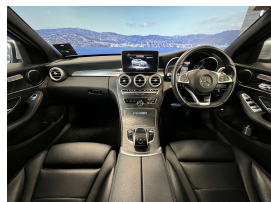

Wholesale Cars Direct

2017 Mercedes-Benz C 220D Laureus Edition - Panoramic Sun Roof -

Stock ID	17100
Engine	2100 cc
Body	Station Wagon
Odometer	47,600 km
Interior	Leather
Transmission	Automatic

Welcome to Wholesale Cars Direct.
WCD is quality, WCD is service, it is who we are.

Specializing in European vehicles is what we do extremely well at Wholesale Cars Direct. This premium spec'd, premium grade 4.5 Mercedes Estate is no exception. Comes with panoramic sliding sunroof, autonomous cruise control (Distronic plus), Active blind spot assist, Multi-function sport steering wheel with paddle shift tiptronic, Attention assist (Drowsiness detection) Active lane keep assist, Rear end collision warning, Distronic plus cross support (DTR+Q), Expanded brake assist (BAS+Q) Autonomous brake intervention, Collision minimization brake intervention, Ambient illumination, AMG styling front spoiler - Side skirt, 18" AMG 5 spoke alloys, AMG line interior – AMG sports package