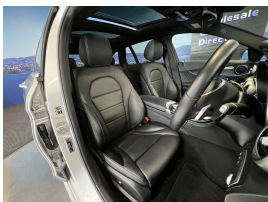

Wholesale Cars Direct

2017 Mercedes-Benz C 220D Laureus Edition - Panoramic Sun Roof -

Stock ID	17100
Engine	2100 cc
Body	Station Wagon
Odometer	47,600 km
Interior	Leather
Transmission	Automatic

Welcome to Wholesale Cars Direct.
WCD is quality, WCD is service, it is who we are.

Specializing in European vehicles is what we do extremely well at Wholesale Cars Direct. This premium spec'd, premium grade 4.5 Mercedes Estate is no exception. Comes with panoramic sliding sunroof, autonomous cruise control (Distronic plus), Active blind spot assist, Multi-function sport steering wheel with paddle shift tiptronic, Attention assist (Drowsiness detection) Active lane keep assist, Rear end collision warning, Distronic plus cross support (DTR+Q), Expanded brake assist (BAS+Q) Autonomous brake intervention, Collision minimization brake intervention, Ambient illumination, AMG styling front spoiler - Side skirt, 18" AMG 5 spoke alloys, AMG line interior – AMG sports package