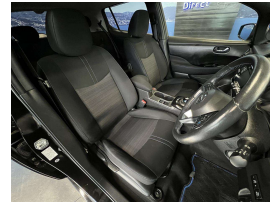

## 2018 Nissan Leaf G 40kwh - English Dash Upgrade - Grade

Vehicle	Odometer	Engine	Seats	Stock ID
Details	25.412 km	0 cc	5	16033