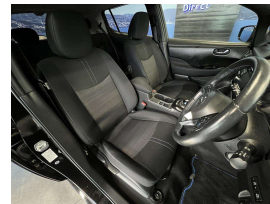

Wholesale Cars Direct

2018 Nissan Leaf G 40kwh - English Dash Upgrade - Grade

Vehicle	Odometer	Engine	Seats	Stock ID
Details	25.412 km	0 cc	5	16033

TRADE IN's

All trade ins can be facilitated here quickly and easily