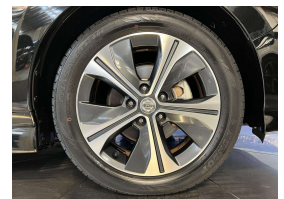

Wholesale Cars Direct

2018 Nissan Leaf G 40kwh - English Dash Upgrade - Grade

Vehicle	Odometer	Engine	Seats	Stock ID
Details	25.412 km	0 cc	5	16033

TRADE IN's

All trade ins can be facilitated here quickly and easily