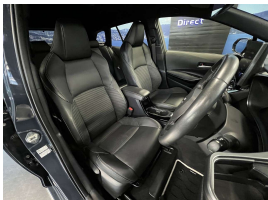

Wholesale Cars Direct

2023 Toyota Corolla Hybrid Touring WXB - BIG Spec - Coolest Look.

Stock ID	17377
Engine	1800 cc, Hybrid
Body	Station Wagon
Odometer	44,380 km
Interior	0
Transmission	Automatic

Welcome to Wholesale Cars Direct.
WCD is quality, WCD is service, it is who we are.

An absolute stunning Hybrid top spec Toyota Corolla estate. Comes with Toyota's Proactive Driving Assist (PDA), Heads up display, 17" factory alloys with a brand new set of tyres fitted in NZ, Factory sports seats, Partial leather interior, Stability control, Radar Cruise control, Pre collision system, Toyota's Parking support braking system (PKSB), Road sign assist, Blind spot monitoring, Rear cross traffic alert, Wireless Apple CarPlay, Heated front seats, Heated steering wheel, 3 Point belts for all seats, Proximity keyless - Push button start, Lane departure warning, Auto headlights, Auto high beam assist, Reverse camera, Front/Rear parking sensors, 8 airbags, Isofix car seat anchor points.