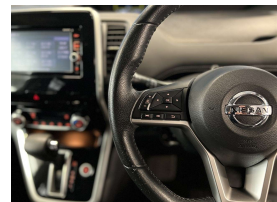

Wholesale Cars Direct

2017 Nissan Serena Hybrid Highway Star - 8 Seats - Cruise Control.

Stock ID	17133
Engine	2000 cc, Hybrid
Body	People Mover
Odometer	117,160 km
Interior	8 seats, 0
Transmission	Automatic

Welcome to Wholesale Cars Direct.
WCD is quality, WCD is service, it is who we are.

A pristine new shape Hybrid Highway Star Serena. Comes with reverse camera, Forward collision warning, Lane departure warning, Auto stop/start, 8 Seats, Twin electric sliding side doors, 6 airbags, Isofix anchor points, Stability control, Climate air condition, Automatic headlights, Push button start - Proximity keyless, Adaptive Cruise control, Emergency brake, Cloth interior with leather seat covers, 16" factory alloys with a brand new set of tires fitted in NZ, 3 point safety belts for all seats.