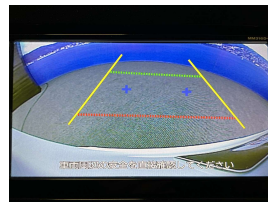

Wholesale Cars Direct

2017 Nissan Serena Hybrid Highway Star - 8 Seats - Cruise Control.

Stock ID	17133
Engine	2000 cc, Hybrid
Body	People Mover
Odometer	117,160 km
Interior	8 seats, 0
Transmission	Automatic

Welcome to Wholesale Cars Direct.
WCD is quality, WCD is service, it is who we are.

A pristine new shape Hybrid Highway Star Serena. Comes with reverse camera, Forward collision warning, Lane departure warning, Auto stop/start, 8 Seats, Twin electric sliding side doors, 6 airbags, Isofix anchor points, Stability control, Climate air condition, Automatic headlights, Push button start - Proximity keyless, Adaptive Cruise control, Emergency brake, Cloth interior with leather seat covers, 16" factory alloys with a brand new set of tires fitted in NZ, 3 point safety belts for all seats.