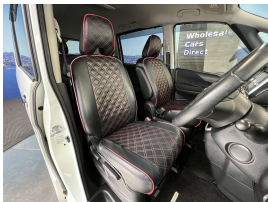

Wholesale Cars Direct

2017 Nissan Serena Hybrid Highway Star - 8 Seats - Cruise Control.

Stock ID	17133
Engine	2000 cc, Hybrid
Body	People Mover
Odometer	117,160 km
Interior	8 seats, 0
Transmission	Automatic

Welcome to Wholesale Cars Direct.
WCD is quality, WCD is service, it is who we are.

A pristine new shape Hybrid Highway Star Serena. Comes with reverse camera, Forward collision warning, Lane departure warning, Auto stop/start, 8 Seats, Twin electric sliding side doors, 6 airbags, Isofix anchor points, Stability control, Climate air condition, Automatic headlights, Push button start - Proximity keyless, Adaptive Cruise control, Emergency brake, Cloth interior with leather seat covers, 16" factory alloys with a brand new set of tires fitted in NZ, 3 point safety belts for all seats.