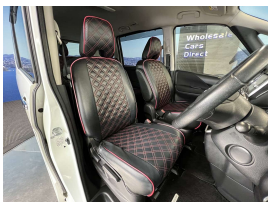

Wholesale Cars Direct

2017 Nissan Serena Hybrid Highway Star - 8 Seats - Cruise Control.

Stock ID	17133
Engine	2000 cc, Hybrid
Body	People Mover
Odometer	117,160 km
Interior	8 seats, 0
Transmission	Automatic

Welcome to Wholesale Cars Direct.
WCD is quality, WCD is service, it is who we are.

A pristine new shape Hybrid Highway Star Serena. Comes with reverse camera, Forward collision warning, Lane departure warning, Auto stop/start, 8 Seats, Twin electric sliding side doors, 6 airbags, Isofix anchor points, Stability control, Climate air condition, Automatic headlights, Push button start - Proximity keyless, Adaptive Cruise control, Emergency brake, Cloth interior with leather seat covers, 16" factory alloys with a brand new set of tires fitted in NZ, 3 point safety belts for all seats.