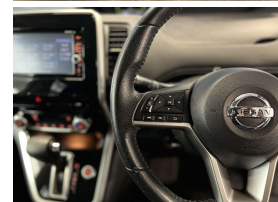

Wholesale Cars Direct

2017 Nissan Serena Hybrid Highway Star - 8 Seats - Cruise Control.

Stock ID	17133
Engine	2000 cc, Hybrid
Body	People Mover
Odometer	117,160 km
Interior	8 seats, 0
Transmission	Automatic

Welcome to Wholesale Cars Direct.
WCD is quality, WCD is service, it is who we are.

A pristine new shape Hybrid Highway Star Serena. Comes with reverse camera, Forward collision warning, Lane departure warning, Auto stop/start, 8 Seats, Twin electric sliding side doors, 6 airbags, Isofix anchor points, Stability control, Climate air condition, Automatic headlights, Push button start - Proximity keyless, Adaptive Cruise control, Emergency brake, Cloth interior with leather seat covers, 16" factory alloys with a brand new set of tires fitted in NZ, 3 point safety belts for all seats.