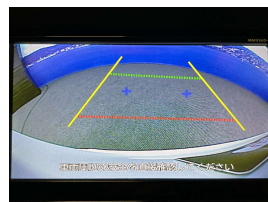

Wholesale Cars Direct

2017 Nissan Serena Hybrid Highway Star - 8 Seats - Cruise Control.

Stock ID	17133
Engine	2000 cc, Hybrid
Body	People Mover
Odometer	117,160 km
Interior	8 seats, 0
Transmission	Automatic

Welcome to Wholesale Cars Direct.
WCD is quality, WCD is service, it is who we are.

A pristine new shape Hybrid Highway Star Serena. Comes with reverse camera, Forward collision warning, Lane departure warning, Auto stop/start, 8 Seats, Twin electric sliding side doors, 6 airbags, Isofix anchor points, Stability control, Climate air condition, Automatic headlights, Push button start - Proximity keyless, Adaptive Cruise control, Emergency brake, Cloth interior with leather seat covers, 16" factory alloys with a brand new set of tires fitted in NZ, 3 point safety belts for all seats.