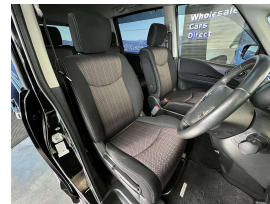

## 2014 Nissan Serena Highway Star - Apple Car Play Android

Vehicle	Odometer	Engine	Seats	Stock ID
Details	74.800 km	2000 cc	-	15581