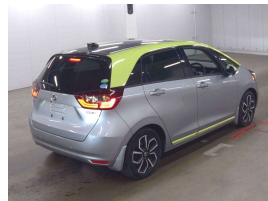

Wholesale Cars Direct

2020 Honda Fit Hybrid E:HEV - Jonda Sensing - Radar Cruise Control -

Stock ID 17305

Engine 1500 cc, Hybrid

Body Hatchback

Odometer 54,330 km

Interior 0

Transmission Automatic

Welcome to Wholesale Cars Direct. WCD is quality, WCD is service, it is who we are.

A pristine grade 4.5 Hybrid e:HEV Honda Fit. This has just arrived along with 80 other vehicles, it can be fast tracked through compliance upon genuine interest or purchased subject to condition & test drive.