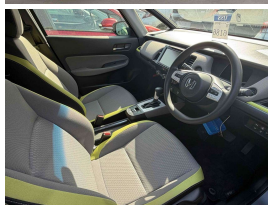

Wholesale Cars Direct

2020 Honda Fit Hybrid E:HEV - Jonda Sensing - Radar Cruise Control -

Stock ID 17305

Engine 1500 cc, Hybrid

Body Hatchback

Odometer 54,330 km

Interior 0

Transmission Automatic

Welcome to Wholesale Cars Direct. WCD is quality, WCD is service, it is who we are.

A pristine grade 4.5 Hybrid e:HEV Honda Fit. This has just arrived along with 80 other vehicles, it can be fast tracked through compliance upon genuine interest or purchased subject to condition & test drive.