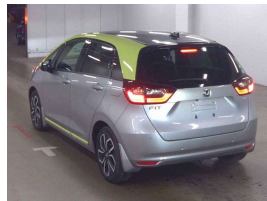

Wholesale Cars Direct

2020 Honda Fit Hybrid E:HEV - Jonda Sensing - Radar Cruise Control -

Stock ID 17305

Engine 1500 cc, Hybrid

Body Hatchback

Odometer 54,330 km

Interior 0

Transmission Automatic

Welcome to Wholesale Cars Direct. WCD is quality, WCD is service, it is who we are.

A pristine grade 4.5 Hybrid e:HEV Honda Fit. This has just arrived along with 80 other vehicles, it can be fast tracked through compliance upon genuine interest or purchased subject to condition & test drive.